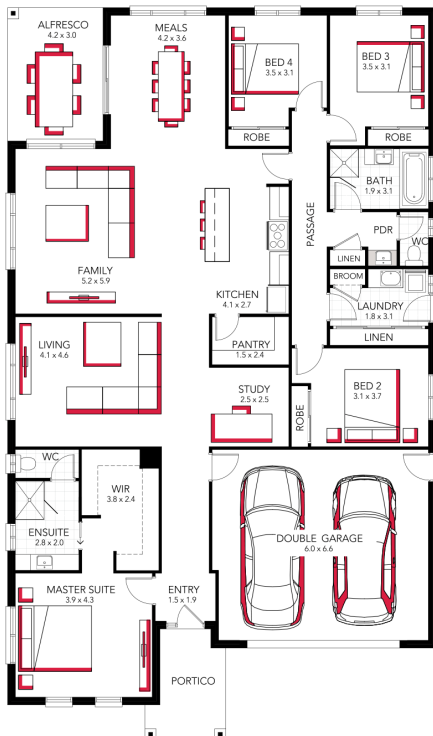

Tara 31

ADDRESS
Lot 12 Sorelli Estate, Sorelli Estate

LOT WIDTH
16.00

LOT SIZE
899.00 m²

HOUSE SIZE
286.30 m²

Your Inclusions

Kartirath Singh
0490226196
Kartirath.singh@davissandershomes.com.au